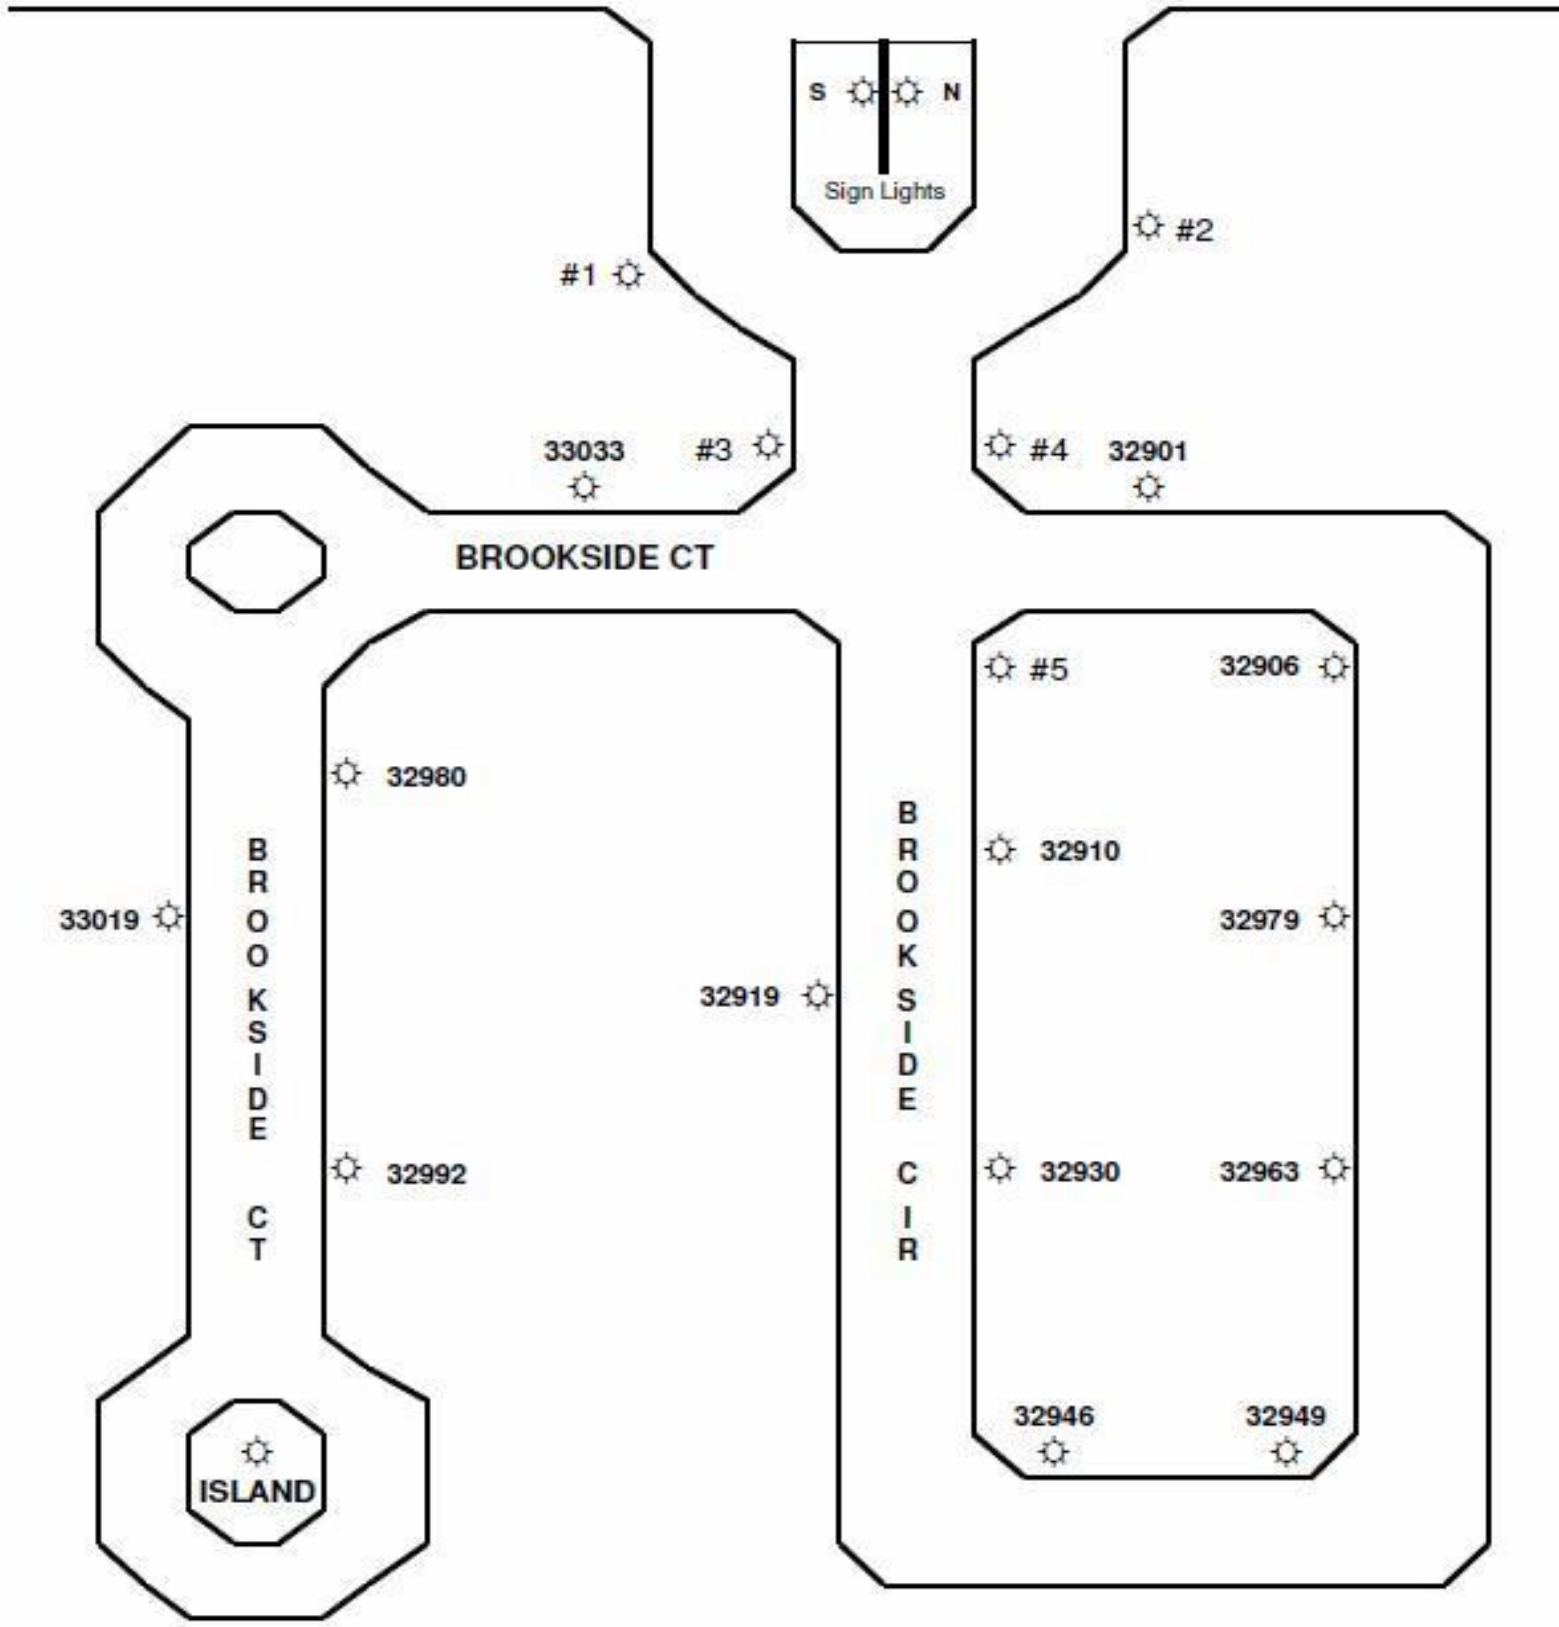

FARMINGTON ROAD

BROOKSIDE LIGHT REFERENCE GUIDE

Each Brookside light has been assigned a name or number, when reporting a light out please refer to the designated name or number.

To report a light out contact;
Pat Borowski @ pborowski@herriman.net
or call Pat at 734-459-5440